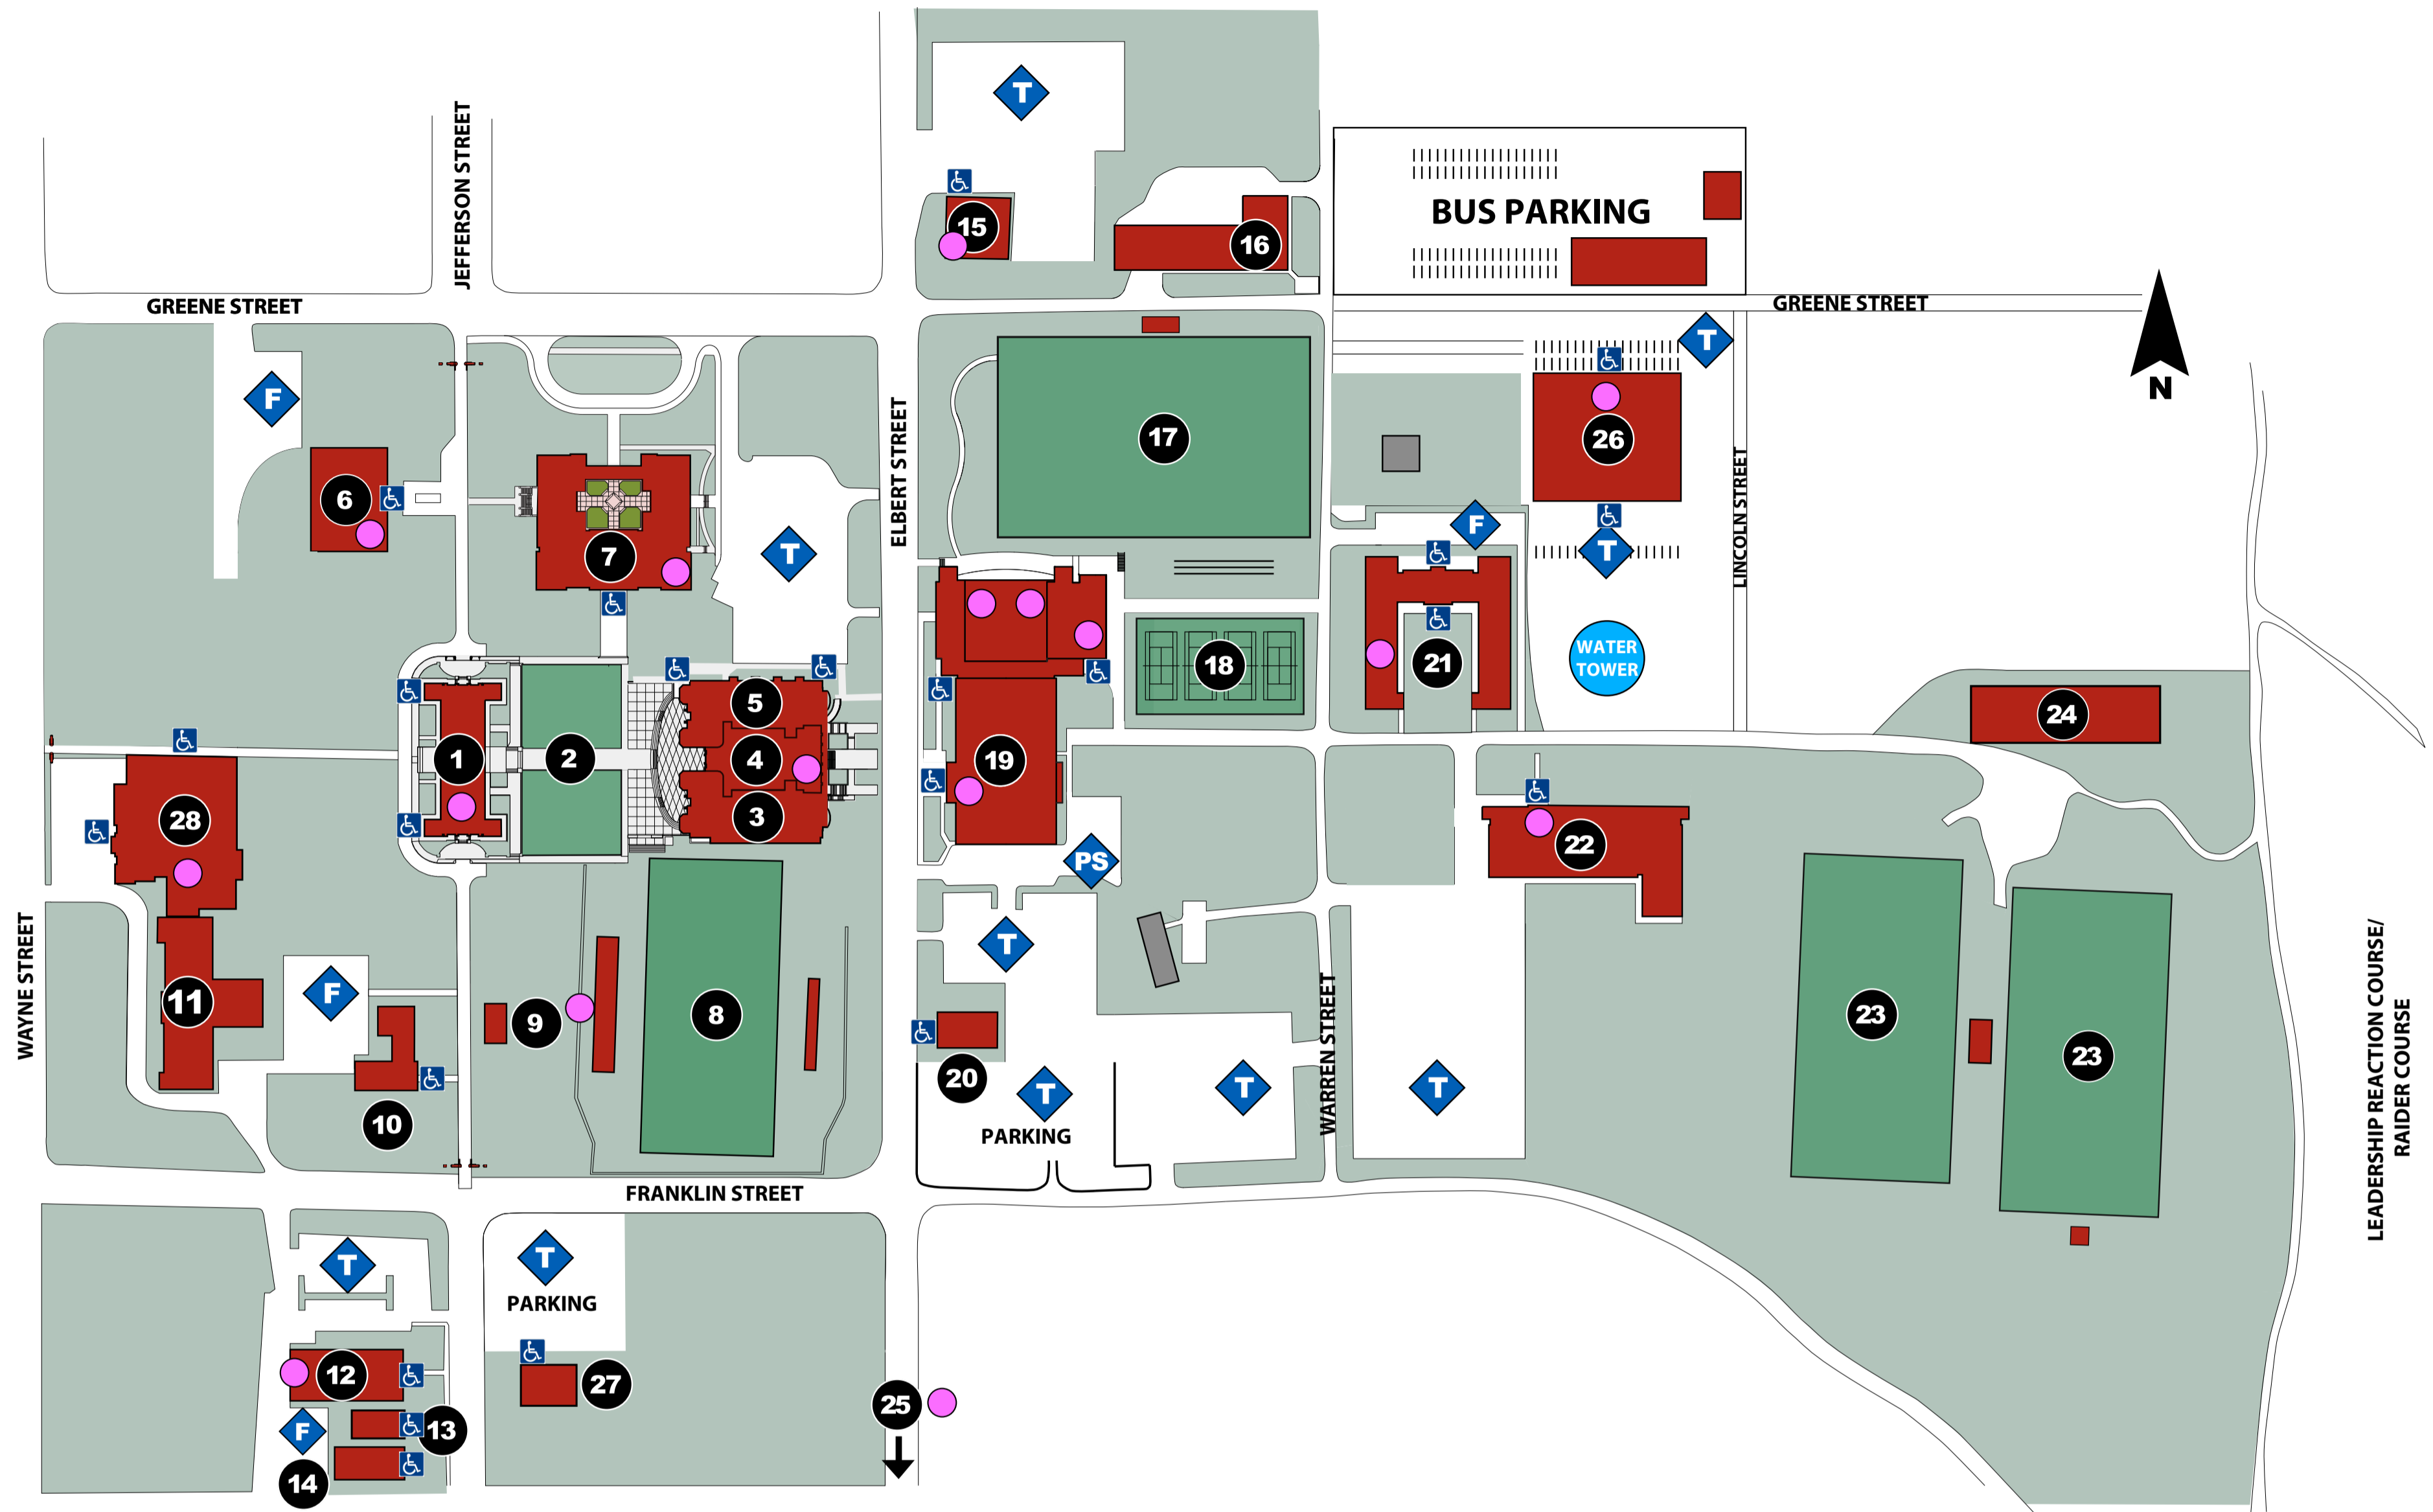

# Georgia Military College - Milledgeville Campus Map

**1 Old Capitol Building**  
 Bookstore  
 JC Classrooms  
 Legislative Chamber  
 President's Office  
 Prep Art Studio  
 Disability Services

**2 Grant Parade**

**4 Student Center/Atrium**  
 Dining Facility  
 Snack Bar

**5 Miller Hall**  
 Academic Dean's Office  
 Advising Center  
 Campus Registrar Services  
 Chaplain Office  
 Executive Director's Office  
 JC Classrooms  
 JC Science Labs  
 JROTC Supply Room  
 Recruiting and Admissions Center  
 Tutoring Lab  
 Testing Lab

**6 Sibley-Cone Library**  
 Sibley Conference Room  
 GMC Special Collections & Archives

**7 Usery Hall**  
 Ferguson Health Services Center  
 Prep School Classrooms  
 Prep School Offices  
 Usery Conference Room  
 Usery Community Conference Room

**8 Davenport Field**

**9 Patton Hall**  
 Mailroom  
 Purchasing Office

**10 Wilder Hall**  
 Global Online Campus Offices  
 IT Offices

**11 Jenkins Hall**  
 3rd - 5th Grade  
 IT Offices  
 Nurse's Station