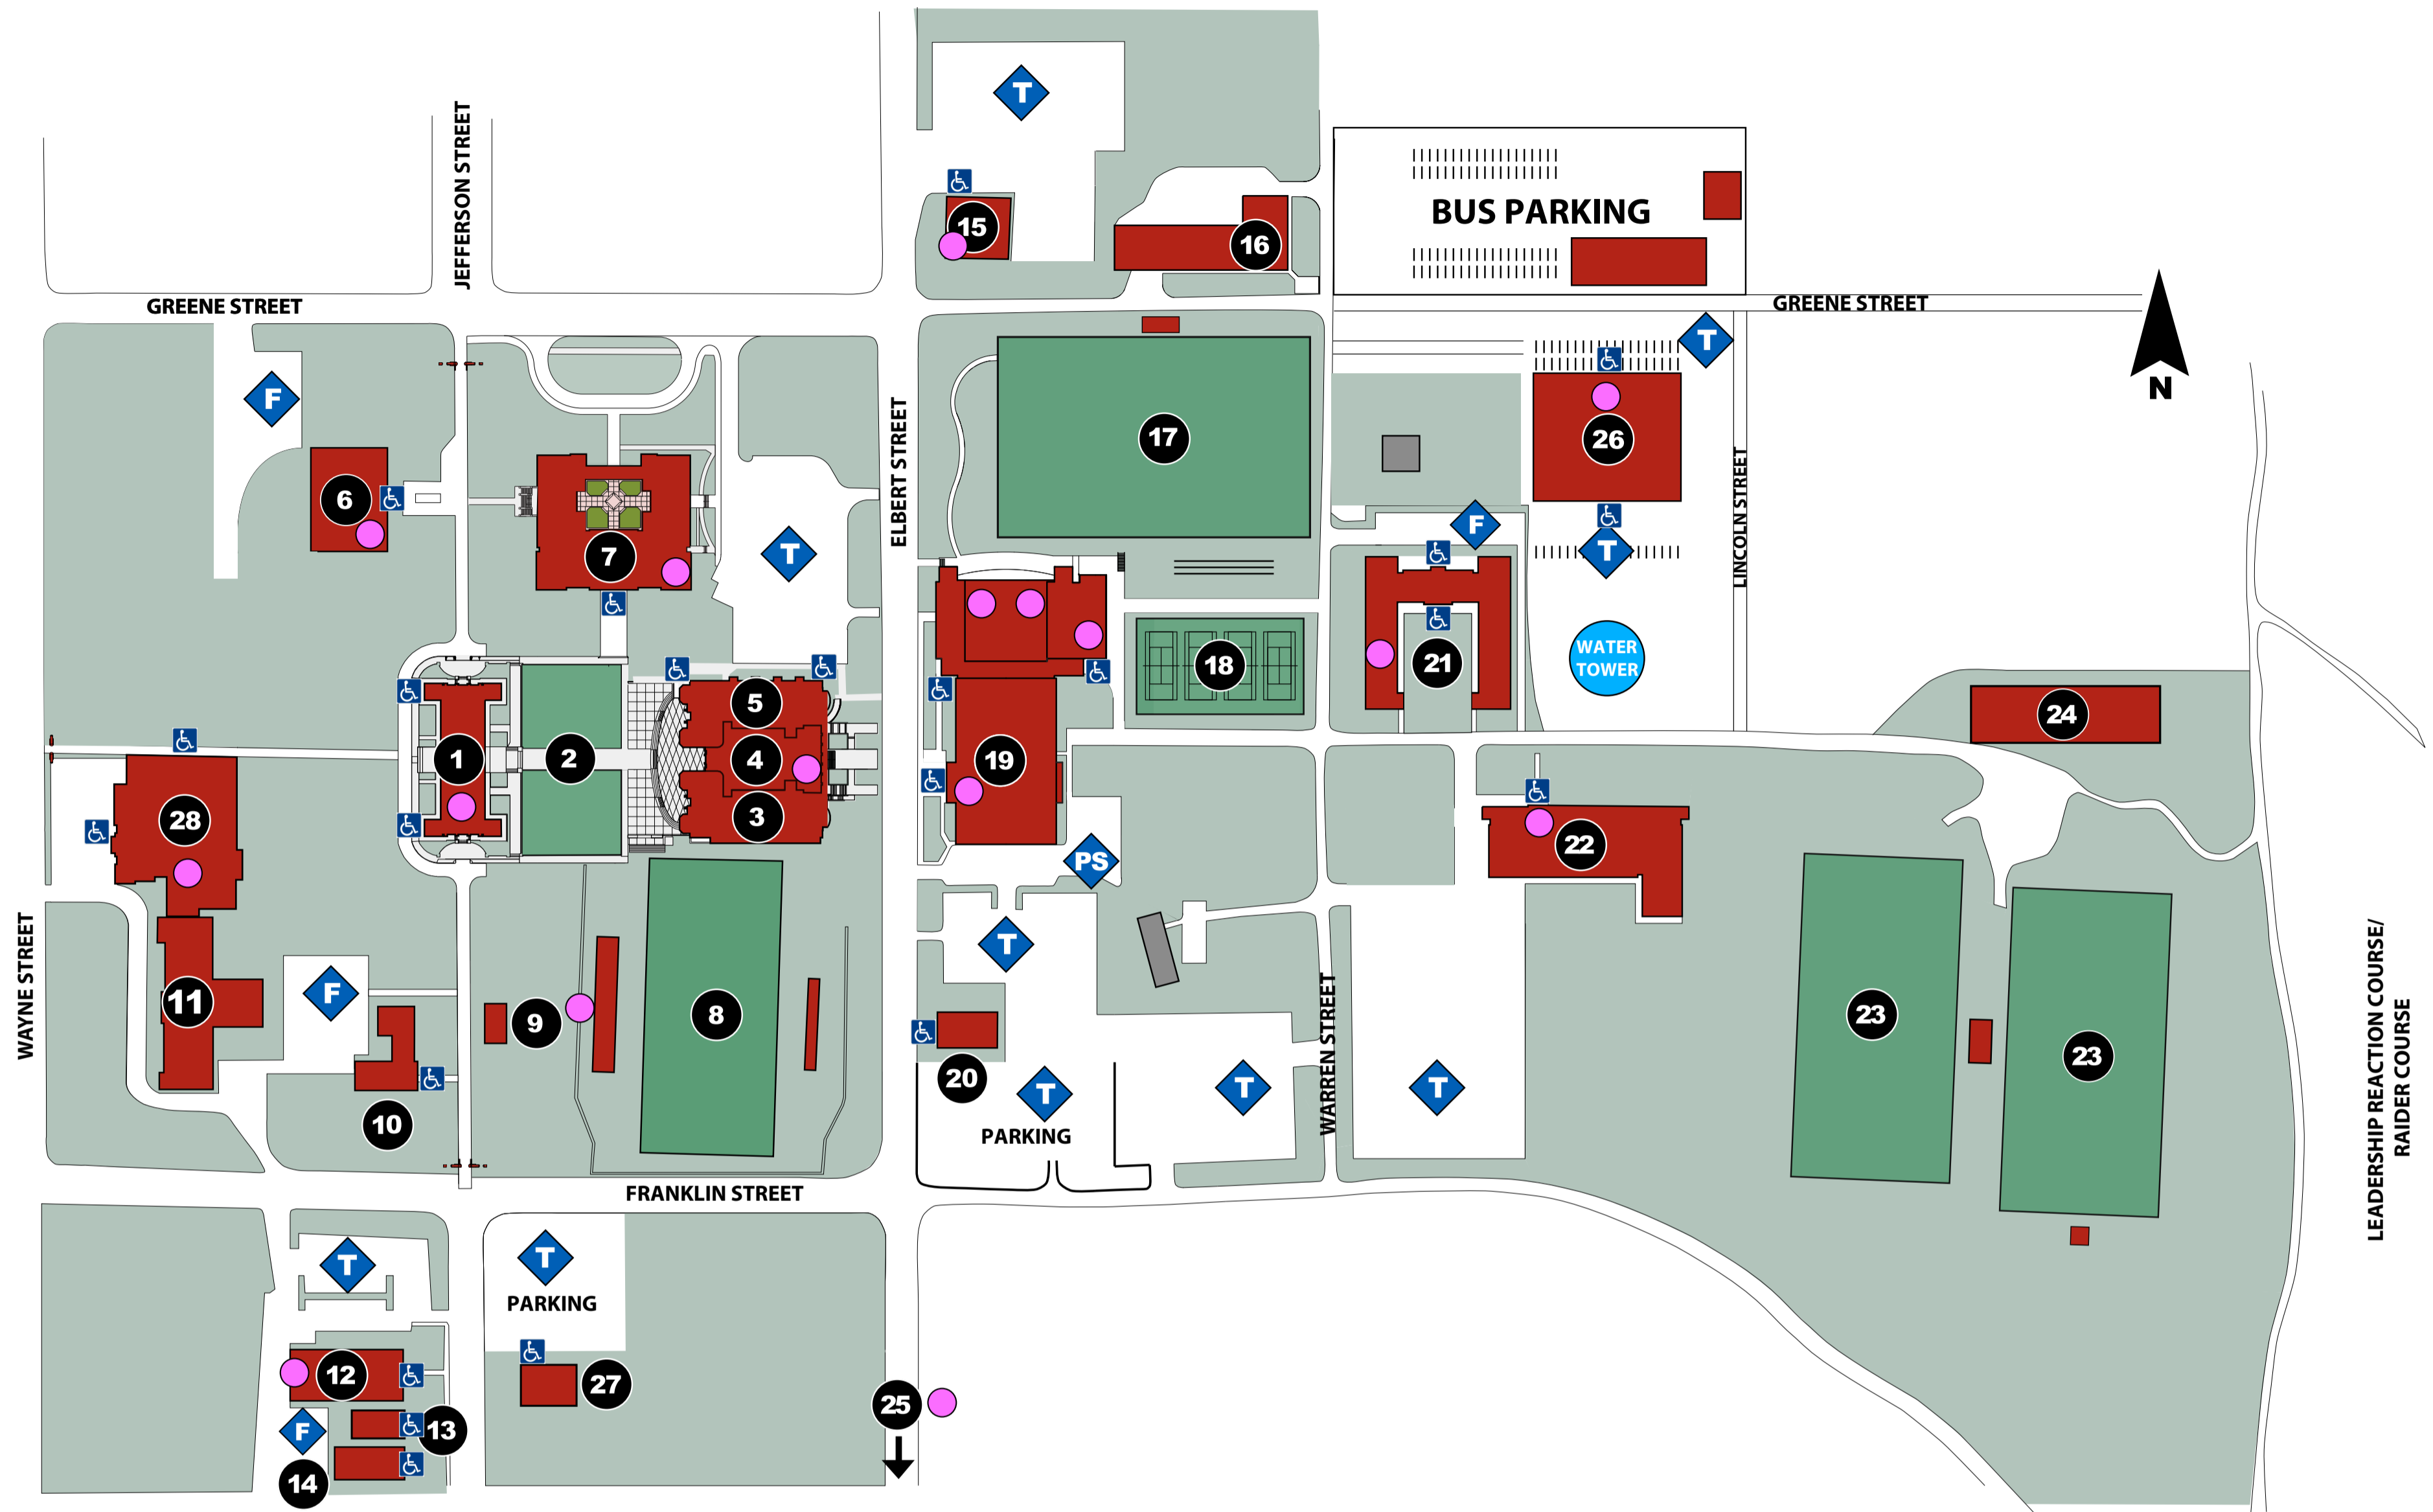

Georgia Military College - Milledgeville Campus Map

1 Old Capitol Building
 Bookstore
 JC Classrooms
 Legislative Chamber
 President's Office
 Prep Art Studio
 Disability Services

2 Grant Parade

3 Boylan Hall
 Academic Support
 Bulldog Room
 Financial Aid
 Goldstein Center for the Performing Arts
 JC Computer Labs
 JC Chemistry Lab
 JC Classrooms
 JC Creative Arts Center
 JC Music Room
 Milledgeville Campus Financial Aid
 Milledgeville Campus Business Office
 Student Activities Office

4 Student Center/Atrium
 Dining Facility
 Snack Bar

5 Miller Hall
 Academic Dean's Office
 Advising Center
 Campus Registrar Services
 Chaplain Office
 Executive Director's Office
 JC Classrooms
 JC Science Labs
 JROTC Supply Room
 Recruiting and Admissions Center
 Tutoring Lab
 Testing Lab

6 Sibley-Cone Library
 Sibley Conference Room
 GMC Special Collections & Archives

7 Usery Hall
 Ferguson Health Services Center
 Prep School Classrooms
 Prep School Offices
 Usery Conference Room
 Usery Community Conference Room

23 Practice Football Fields
 Cross Country Course
 Leadership Reaction Course (LRC)
 Rappelling Tower
 Raider Challenge Course

24 Central Warehouse

25 GMC Baseball/Softball Complex
 Couch Field (Softball)
 Craig Field (Baseball)
 Horace Ray Field House
 Indoor Training Facility
 w/ Mason Performance Lab