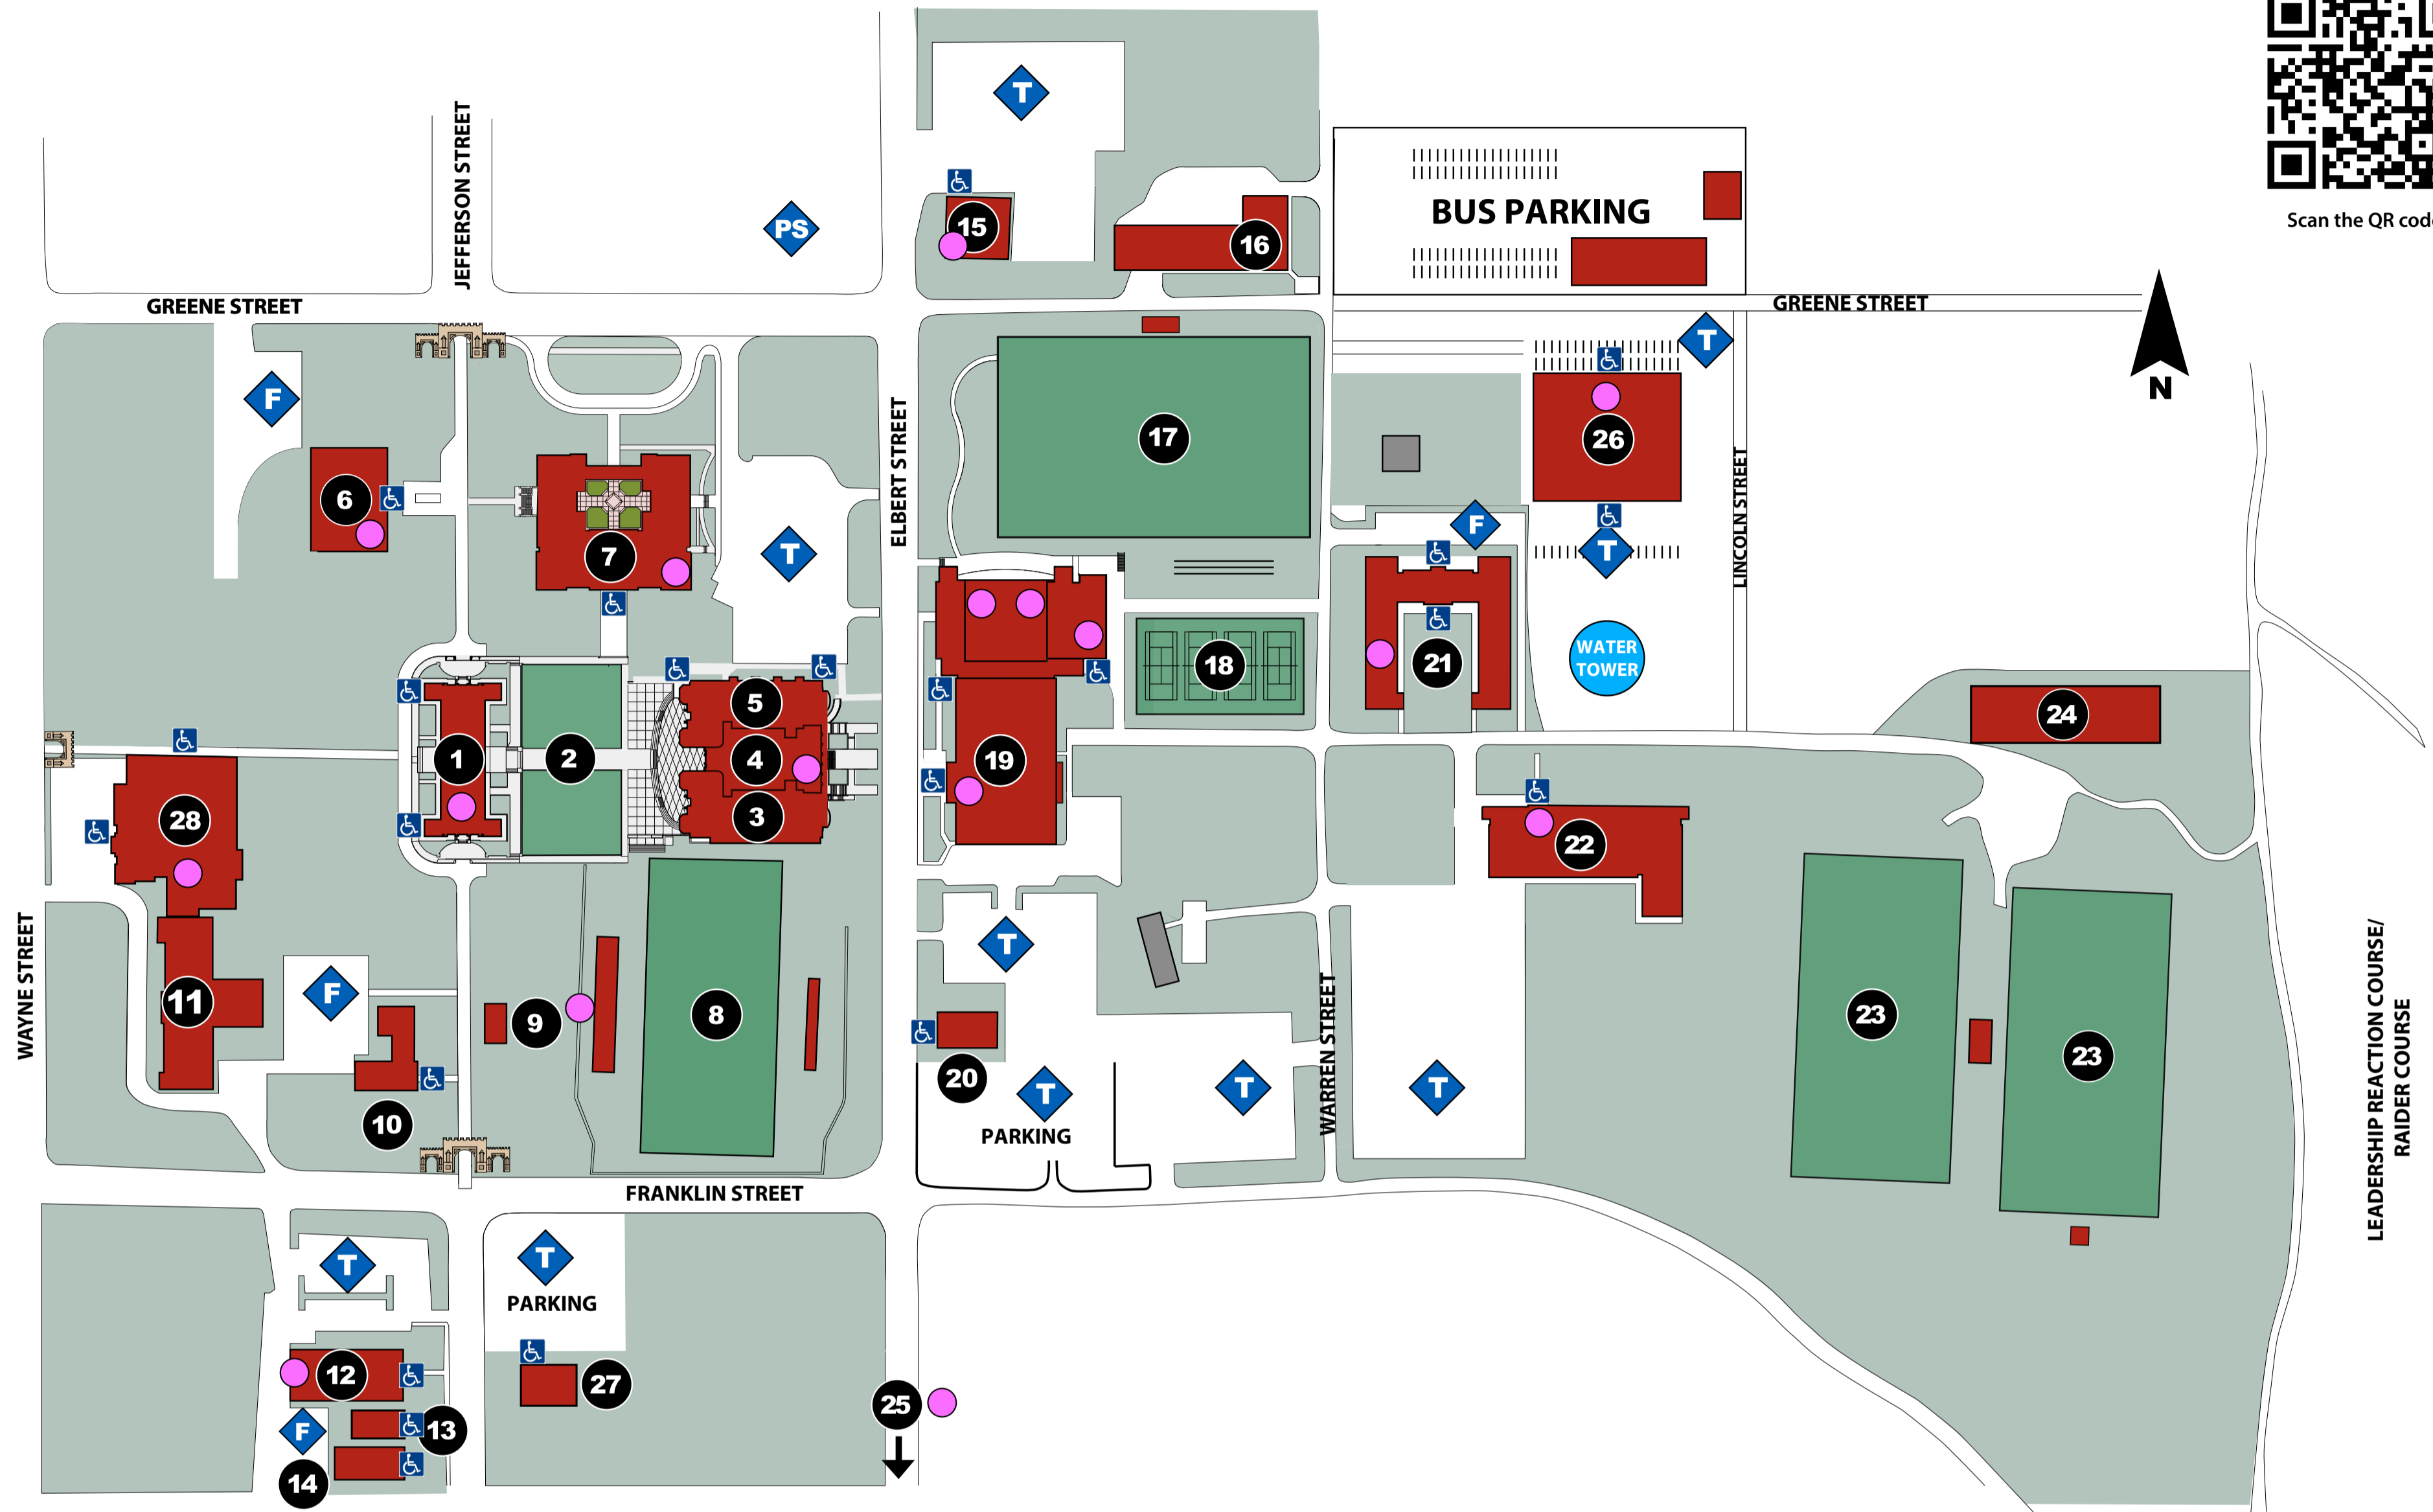

Georgia Military College - Milledgeville Campus Map

Take the campus map with you!

Scan the QR code!

1 Old Capitol Building
 Bookstore
 JC Classrooms
 Legislative Chamber
 President's Office
 Disability Services

2 Grant Parade

3 Boylan Hall
 Academic Support
 Bulldog Room
 Financial Aid
 Goldstein Center for the Performing Arts
 JC Computer Labs
 JC Chemistry Lab
 JC Classrooms
 JC Creative Arts Center
 JC Music Room
 Milledgeville Campus Financial Aid
 Milledgeville Campus Business Office
 Student Activities Office

4 Student Center/Atrium
 Dining Facility
 Snack Bar

5 Miller Hall
 Academic Dean's Office
 Advising Center
 Campus Registrar Services
 Chaplain Office
 Executive Director's Office
 JC Classrooms
 JC Science Labs
 JROTC Supply Room
 Recruiting and Admissions Center
 Tutoring Lab
 Testing Lab

6 Sibley-Cone Library
 Sibley Conference Room
 GMC Special Collections & Archives

7 Usery Hall
 Ferguson Health Services Center
 Prep School Classrooms
 Prep School Offices
 Usery Conference Room
 Usery Community Conference Room