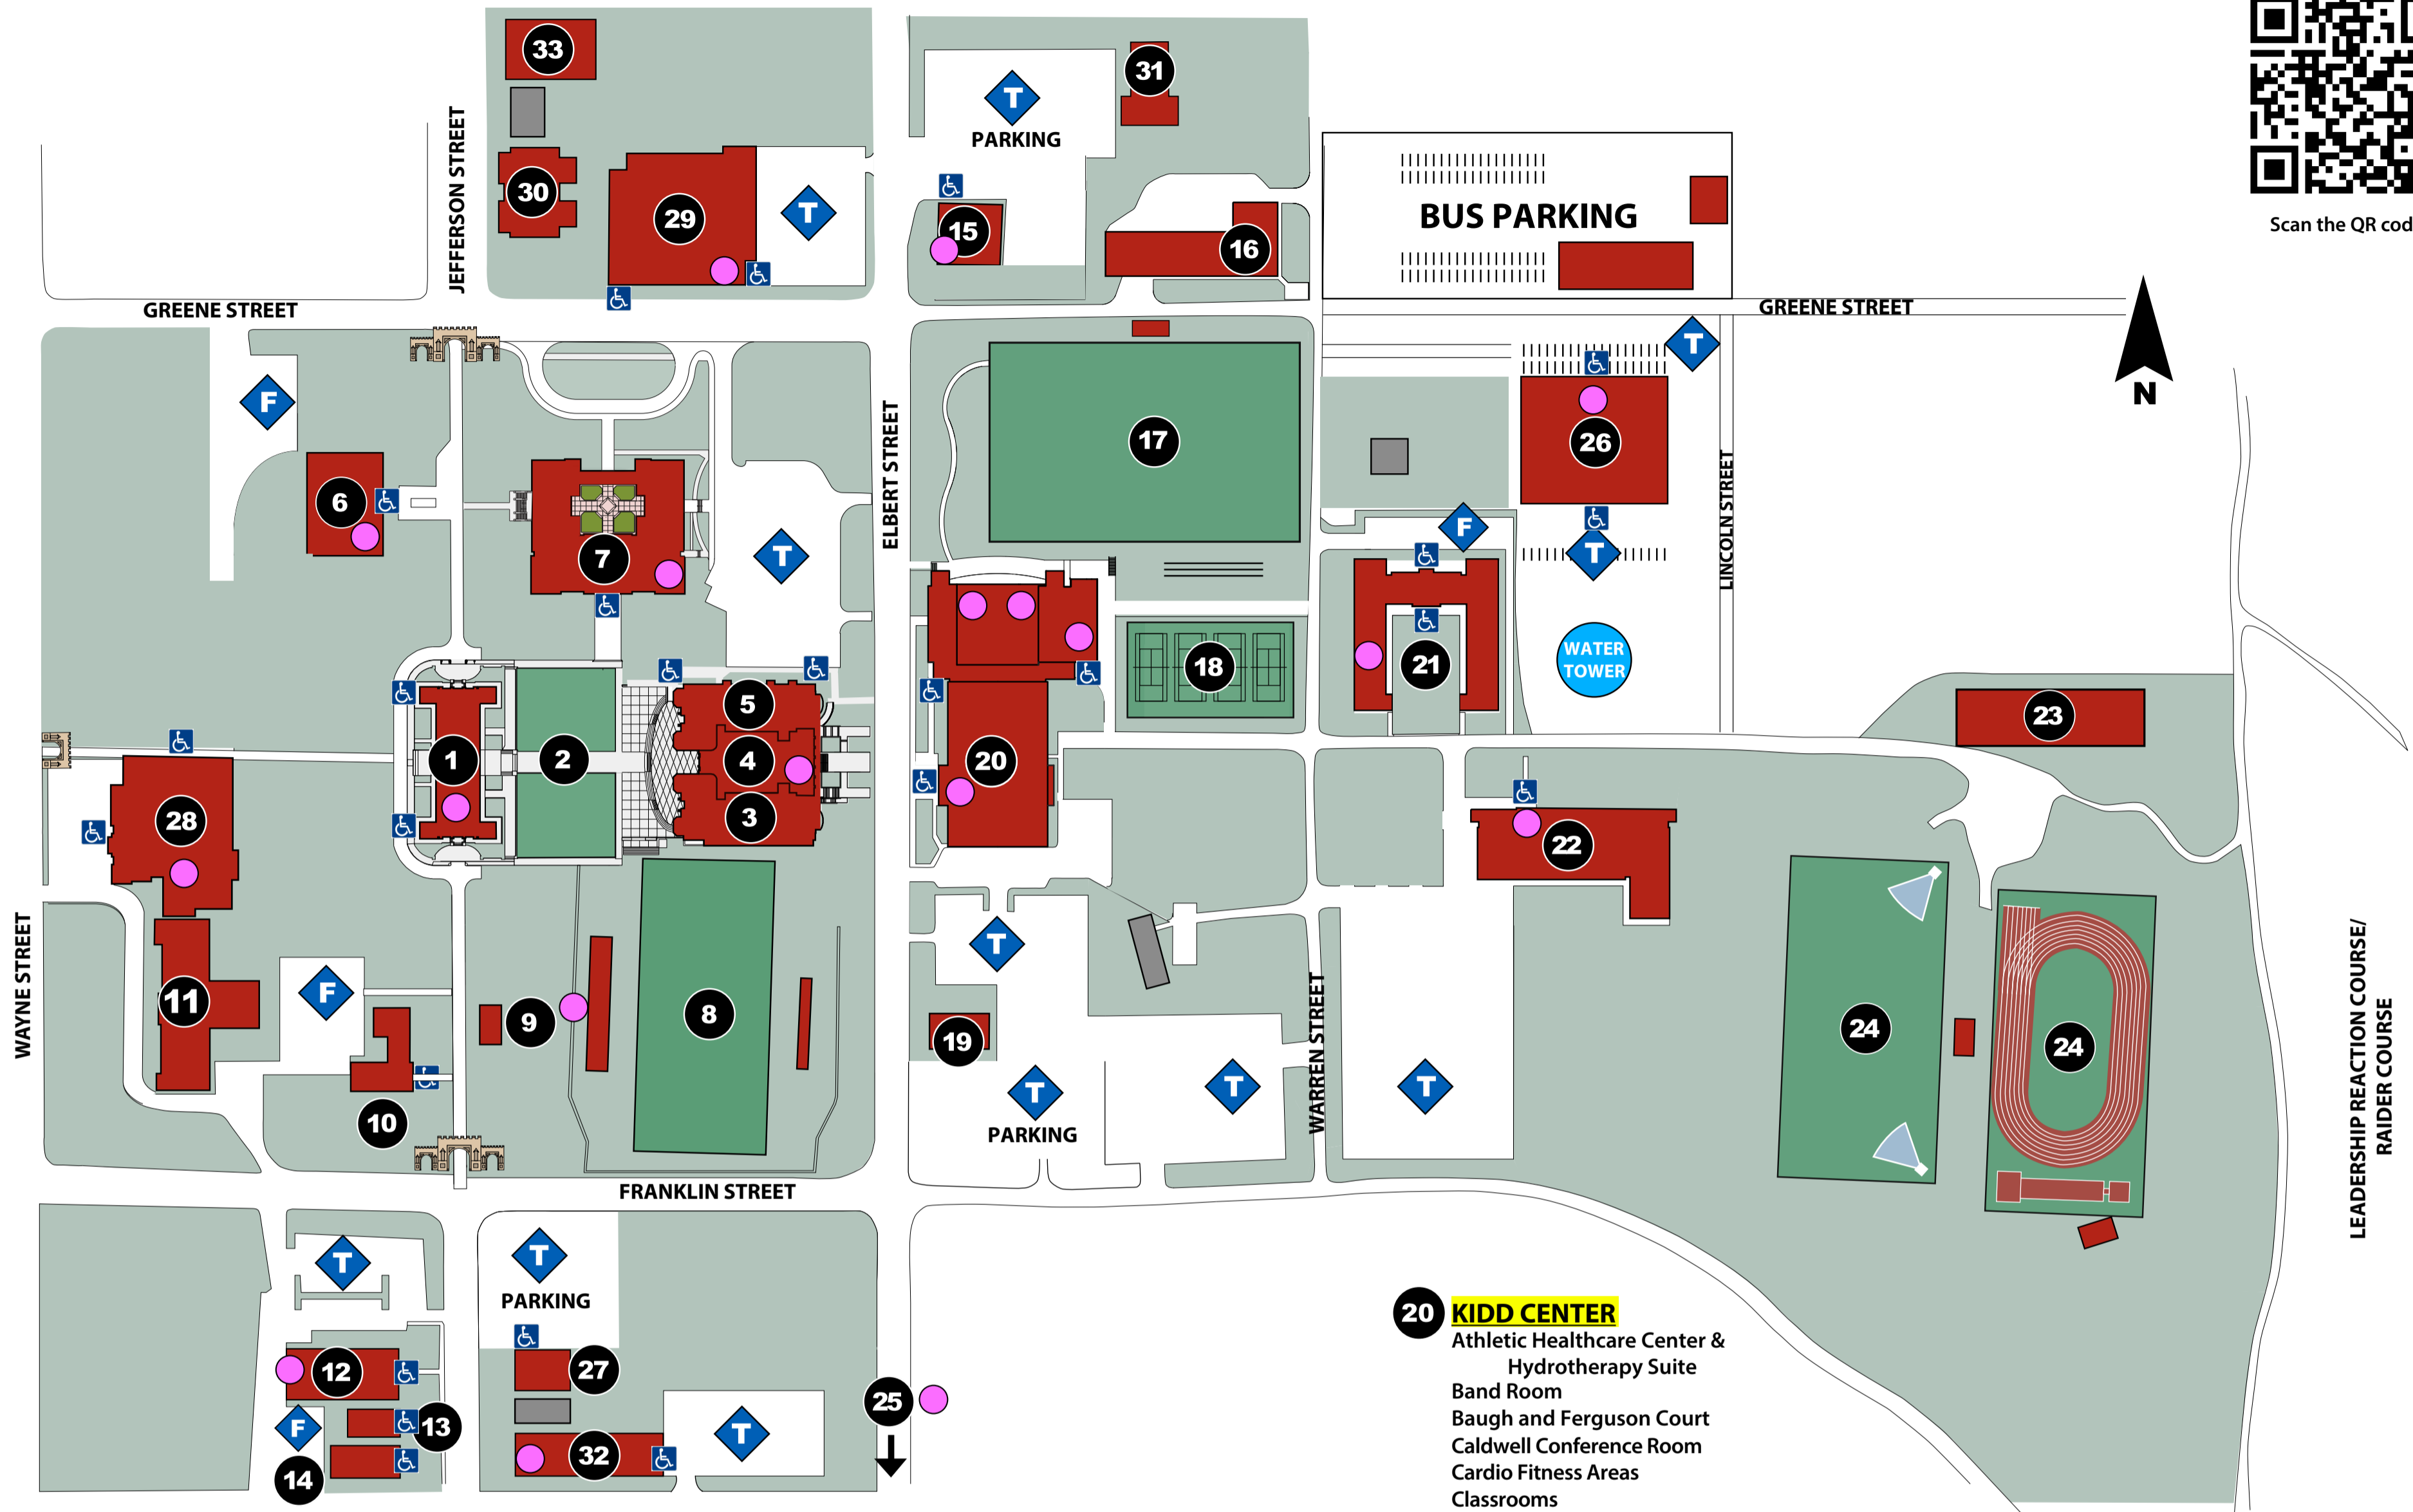

Georgia Military College - Main Campus

Take the campus map with you!

Scan the QR code!

- 1 OLD CAPITOL BUILDING**
Bookstore
JC Classrooms
Legislative Chamber
President's Office
Disability Services
Prep Art Studio

- 2 GRANT PARADE**

- 3 BOYLAN HALL**
Academic Support
Bulldog Room
Financial Aid
Goldstein Center for the Performing Arts
JC Computer Labs
JC Chemistry Lab
JC Classrooms
JC Creative Arts Center
JC Music Room
Milledgeville Campus Financial Aid
Milledgeville Campus Business Office
Student Activities Office

- 4 STUDENT CENTER/ATRIUM**
Dining Facility Top Dawg Diner
Snack Bar Growl Grab and Go

- 5 MILLER HALL**
Main Campus Leadership team
Graduation Coach Offices
Chaplain Office
JC Classrooms
JC Science Labs
Enrollment Coach Offices
Tutoring Lab

- 33 LEADERSHIP INSTITUTE**

F Faculty/Staff Parking

T Permit Parking

A AED Locations

H Handicap Building Entrances

Updated 12-16-2023
by Tanya Fountain