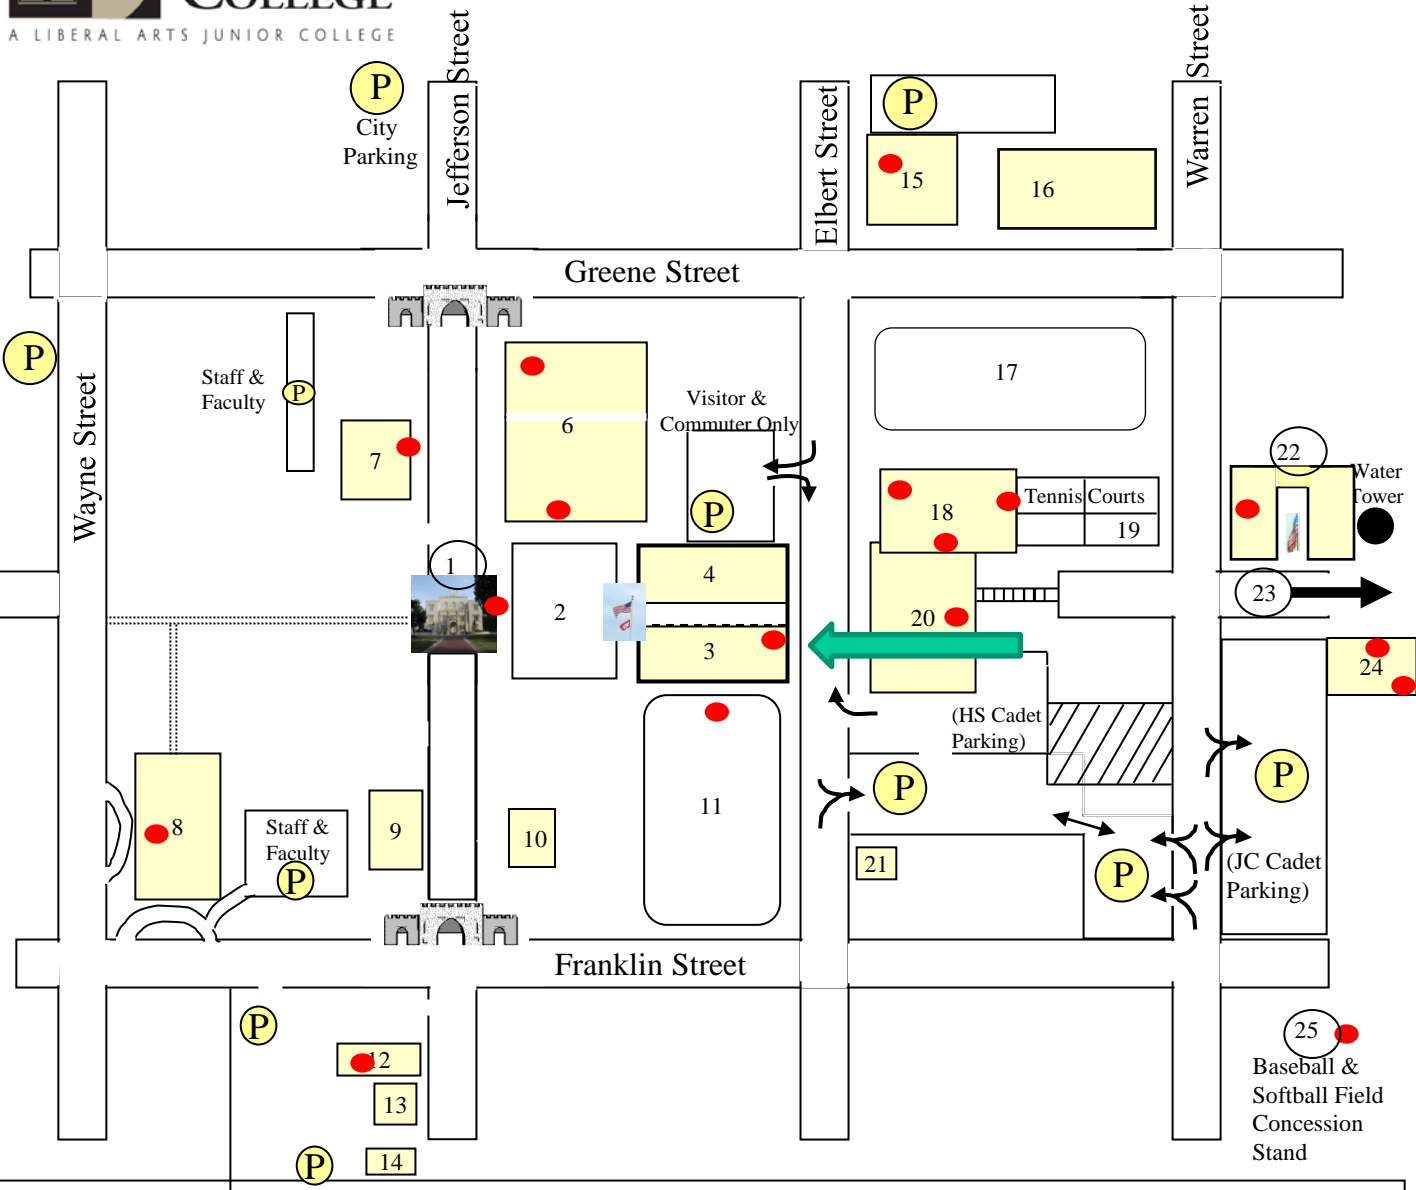

# Campus Map

201 East Greene Street Milledgeville, GA 31061

**LEGEND:**

- 1. Old Capitol Building
- 2. Grant Parade
- 3. Peter Boylan Hall-Financial Aid/Business Affairs/Admissions
- 4. Zell Miller Hall-Advising & Testing Center
- 5. Miller Hall Parking Lot
- 6. Usery Hall (Prep School)
- 7. Library
- 8. Jenkins Hall (College ROTC)
- 9. Wilder Hall (IT/Online Campus)
- 10. Patton Hall (Mailroom)
- 11. Davenport Field
- 12. Parham Hall
- 13. Office of Academic Affairs
- 14. Advancement/Alumni
- 15. Engineering
- 16. Shipping/Receiving
- 17. Soccer Field
- 18. Kidd Wellness Center
- 19. Tennis Courts
- 20. Cordell Events Center
- 21. Jackson Hall House (HR)
- 22. James E. Baugh Barracks
- 23. To: FLRC/Rappel Tower/Football Fields
- 24. Ruark Athletic Center
- 25. Craig Field (Baseball)

● AED Locations    ● Parking