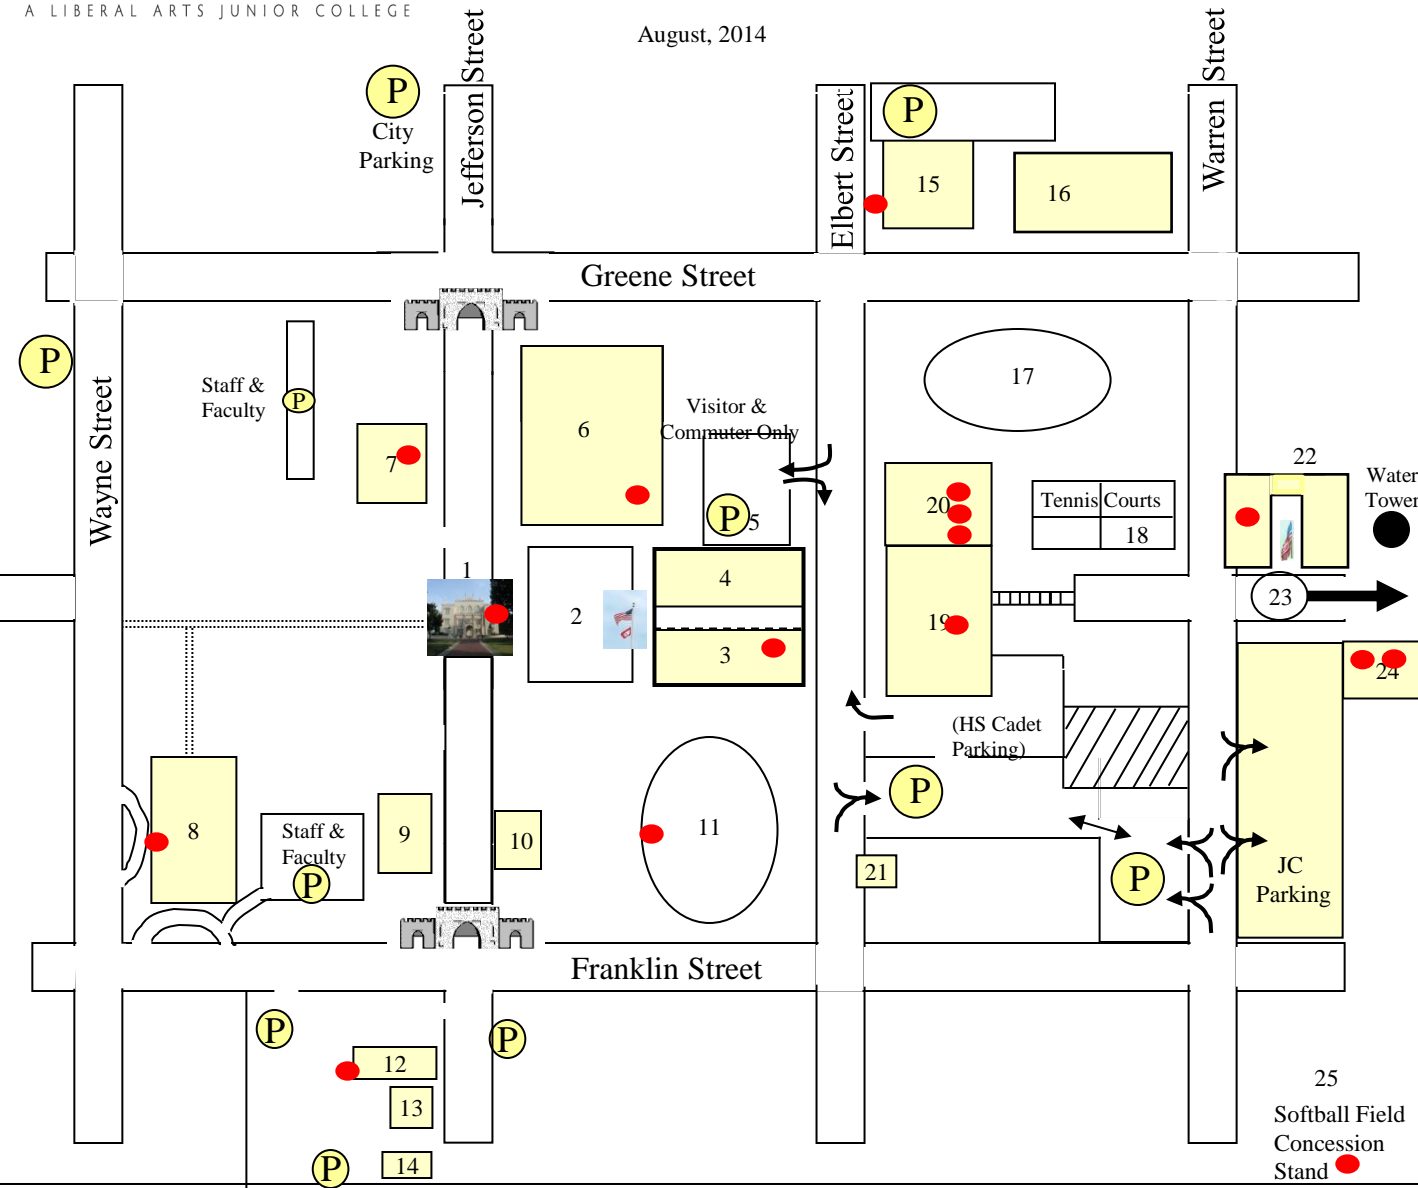

# Campus Map

August, 2014

**LEGEND:**

1. Old Capitol Building
2. Grant Parade
3. Boylan Hall/Goldstein CPA
4. Miller Hall
5. Miller Hall Parking Lot
6. Usey Hall (Prep School)
7. Library
8. Jenkins Hall (MSD)
9. Wilder Hall (IT)/ Online Campus
10. Patton Hall (Mailroom)
11. Davenport Field
12. Parham Hall (Business Affairs/Registrar)
13. Academic Affairs

Milledgeville Campus  
Admissions  
Financial Aid

14. Advancement/Alumni
15. Engineering
16. Shipping/Receiving
17. Soccer Field
18. Tennis Courts
19. Cordell Events Center
20. Kidd Center
21. Jackson Hall House (HR)
22. Baugh Barracks
23. To: LRC/Rappel/Football Fields
24. Ruark Athletic Center
25. Craig Field (Baseball)/ Concession Stand
- (P) Parking
- (●) AED Locations