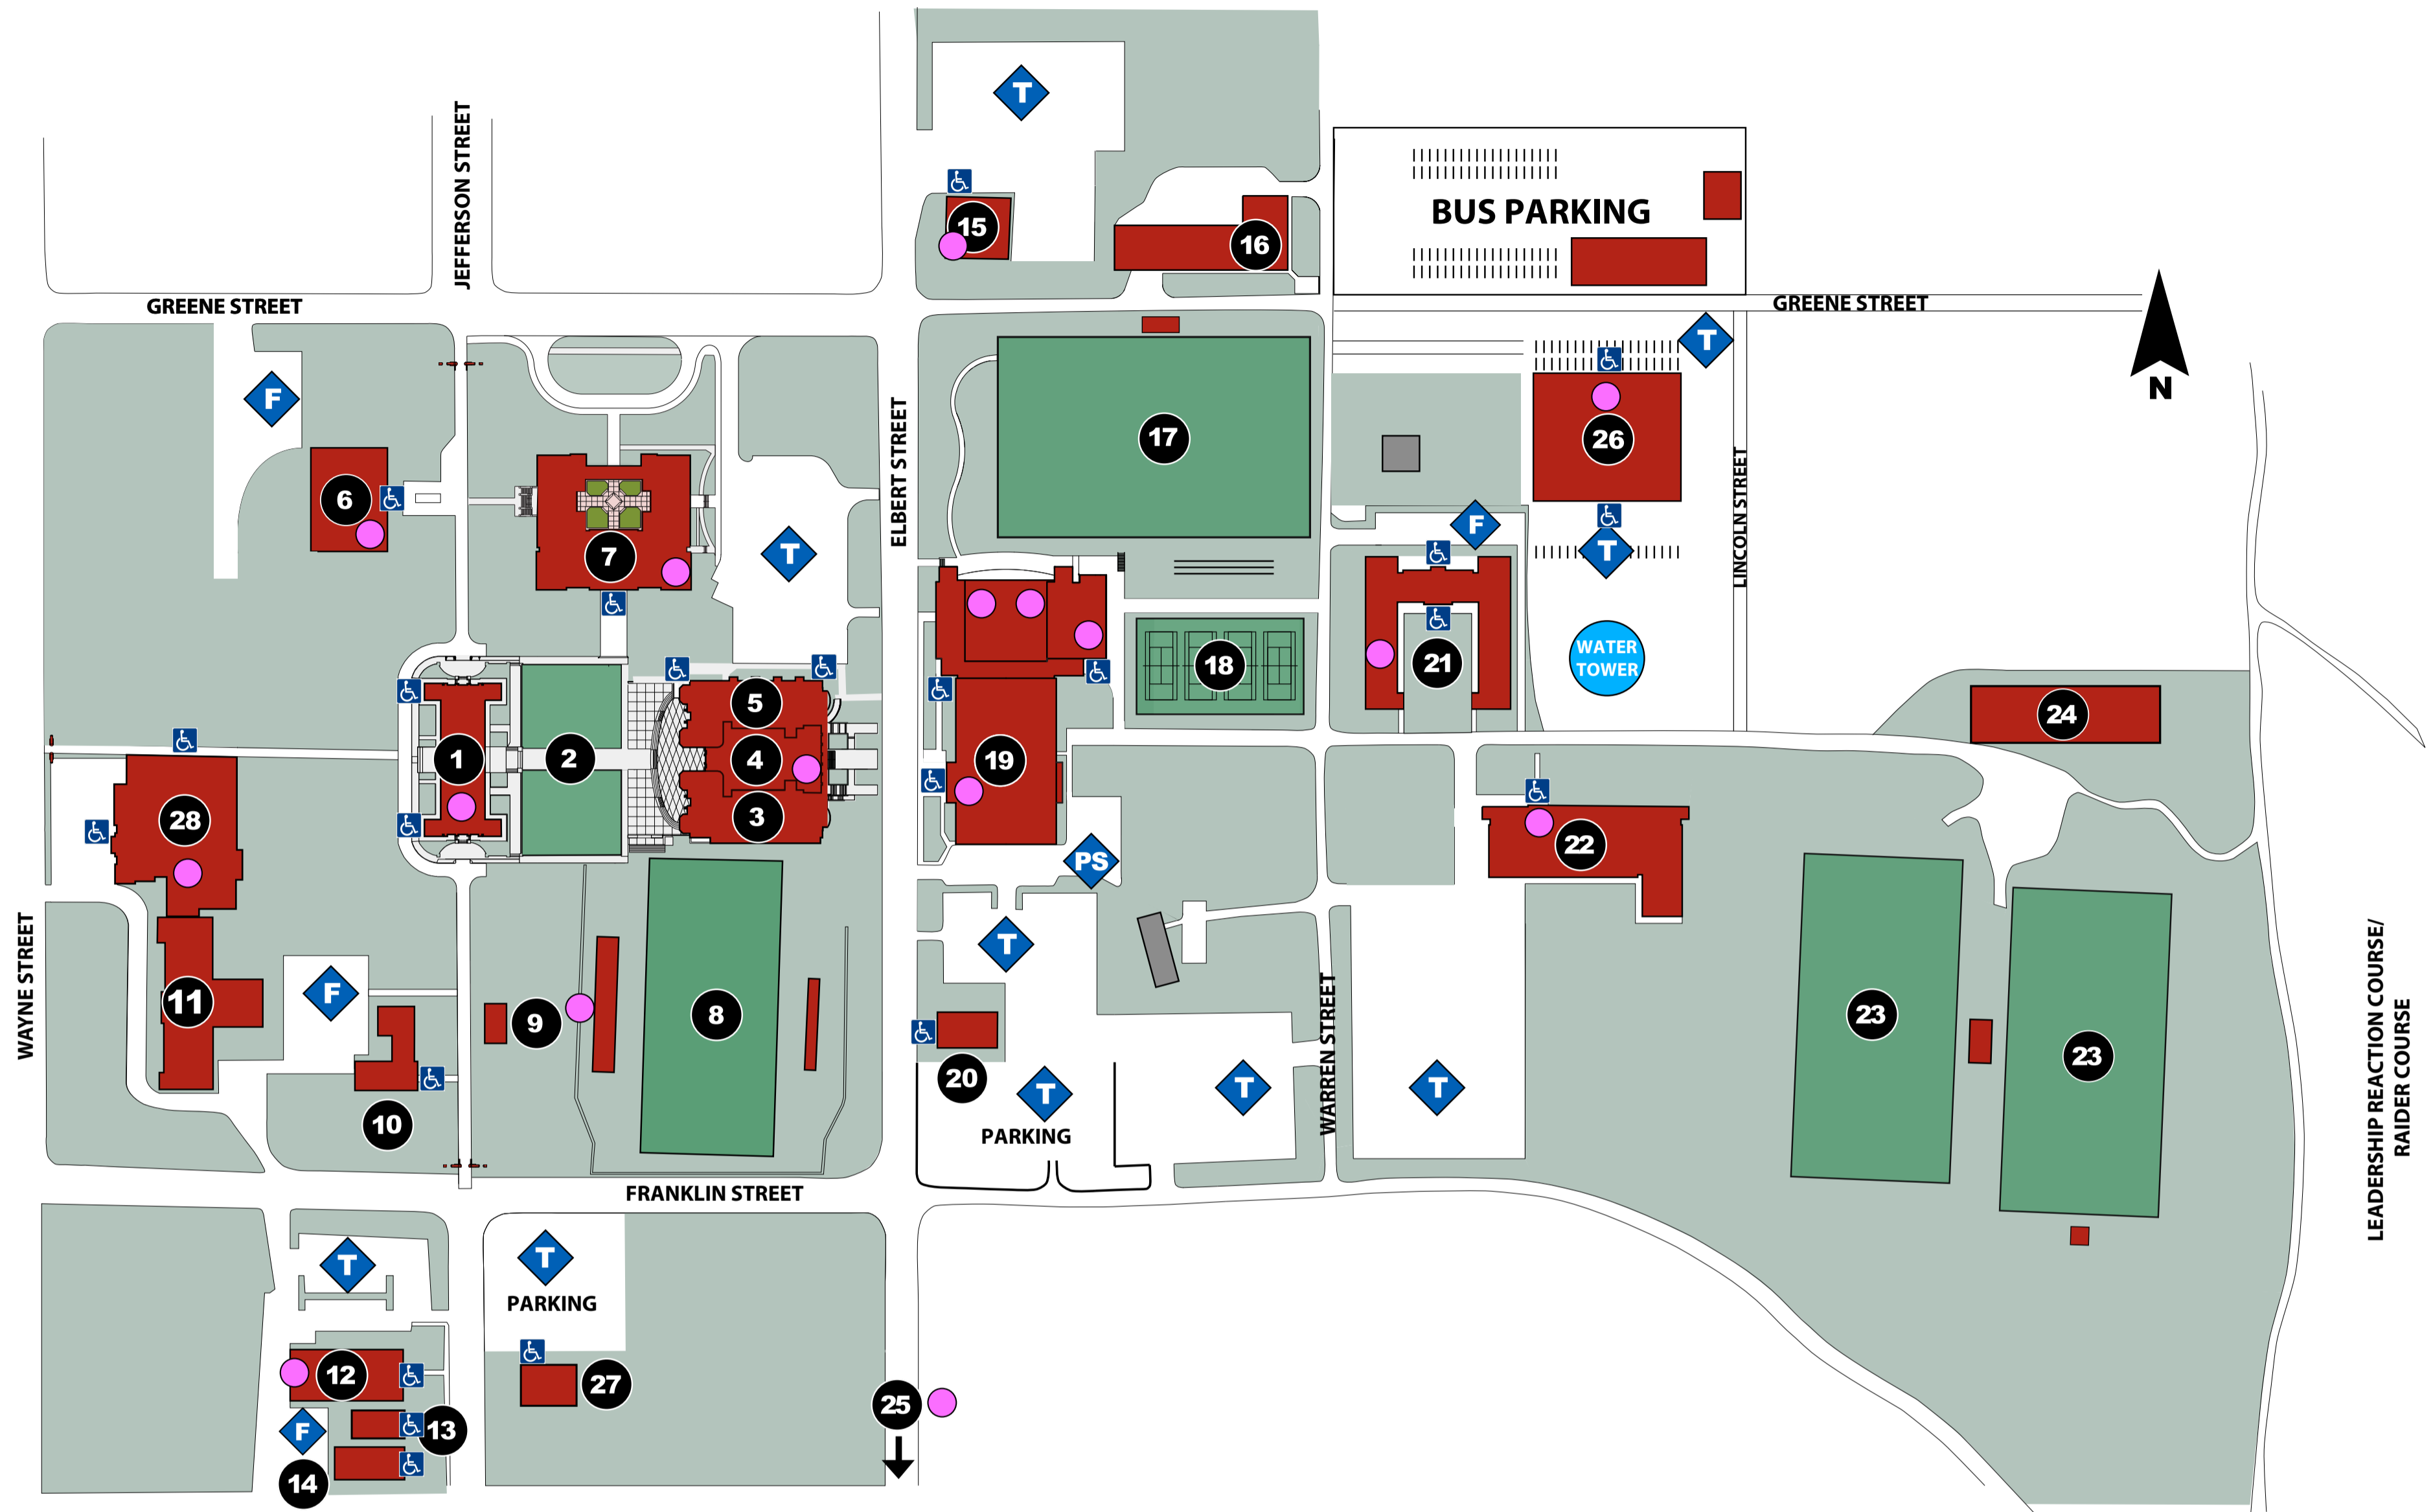

Georgia Military College - Milledgeville Campus Map

1 Old Capitol Building
 Bookstore
 JC Classrooms
 Legislative Chamber
 President's Office
 Prep Art Studio
 Disability Services

2 Grant Parade

3 Boylan Hall
 Academic Support
 Bulldog Room
 Financial Aid
 Goldstein Center for the Performing Arts
 JC Computer Labs
 JC Chemistry Lab
 JC Classrooms
 JC Creative Arts Center
 JC Music Room
 Milledgeville Campus Financial Aid
 Milledgeville Campus Business Office
 Student Activities Office

4 Student Center/Atrium
 Dining Facility
 Snack Bar

5 Miller Hall
 Academic Dean's Office
 Advising Center
 Campus Registrar Services
 Chaplain Office
 Executive Director's Office
 JC Classrooms
 JC Science Labs
 JROTC Supply Room
 Recruiting and Admissions Center
 Tutoring Lab
 Testing Lab

6 Sibley-Cone Library
 Sibley Conference Room
 GMC Special Collections & Archives

7 Usery Hall
 Ferguson Health Services Center
 Prep School Classrooms
 Prep School Offices
 Usery Conference Room
 Usery Community Conference Room

23 Practice Football Fields
 Cross Country Course
 Leadership Reaction Course (LRC)
 Rappelling Tower
 Raider Challenge Course

24 Central Warehouse

25 GMC Baseball/Softball Complex
 Couch Field (Softball)
 Craig Field (Baseball)
 Horace Ray Field House
 Indoor Training Facility
 w/ Mason Performance Lab