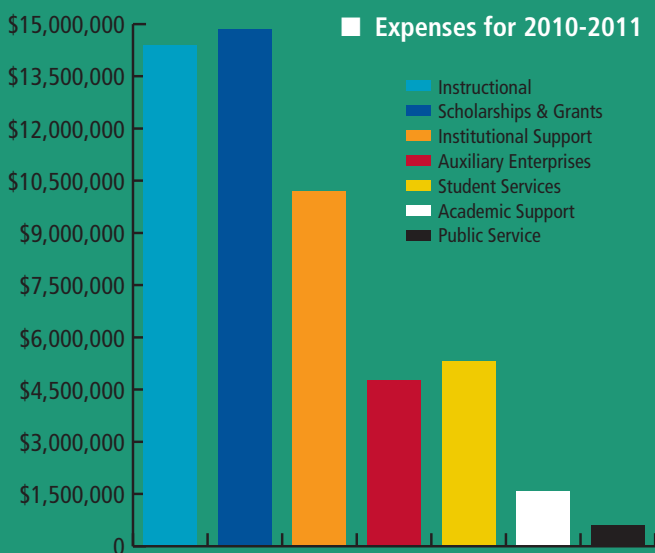

■ Revenue 2010-2011

Tuition & Fees.....	$42,208,000
Auxiliary Enterprises.....	$6,058,000
Gifts and Grants.....	$1,885,000
Government Appropriations.....	$1,079,000
Investment Income.....	$2,837,000
Other.....	$110,000
Total.....	$54,177,000

■ Expenses for 2010-2011

Instructional.....	$14,407,000
Scholarships & Grants.....	$14,852,000
Institutional Support.....	$10,212,000
Auxiliary Enterprises.....	$4,774,000
Student Services.....	$5,327,000
Academic Support.....	$1,589,000
Public Service.....	$610,000
Total.....	$51,771,000

Source: Audited Financial Statements